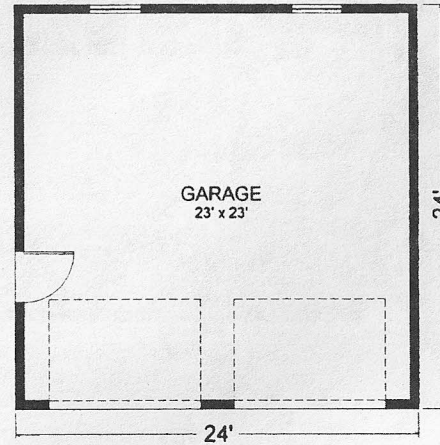

Garage - 24' x 24'

Log Package Includes:

1. Precut Grade B Logs (8' Tall Log Walls)
2. Log Siding for exterior gables
3. 3' Door, prehung, with hardware
4. Windows - single pane, double hung, wood framed, with screens
5. Spikes, Splines, Gasket, Log Screws, Caulk
6. Blueprints & Construction Manual

*Overhead Garage Doors or Roofing Materials Not Included

Custom Sizes Also Available!

Garage & Workshop - 24' x 34'