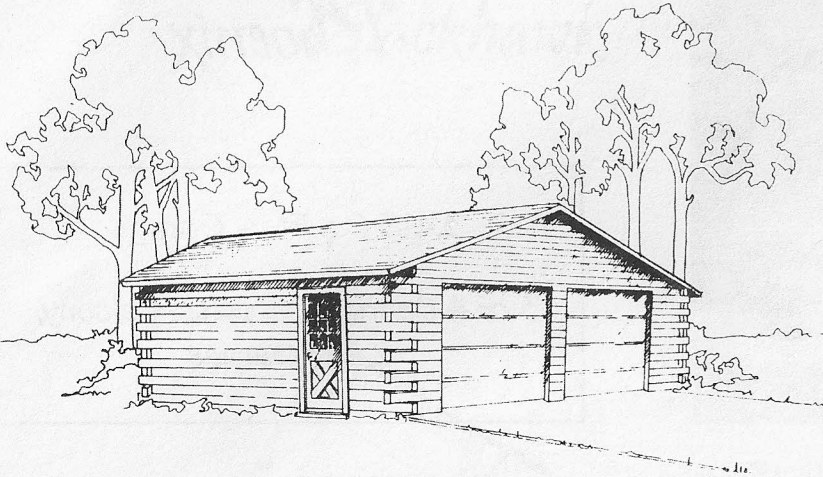

Garage - 24' x 24'

Log Package Includes:

1. Precut Grade B Logs (8' Tall Log Walls)
2. Log Siding for exterior gables
3. 3' Door, prehung, with hardware
4. Windows - single pane, double hung, wood framed, with screens
5. Spikes, Splines, Gasket, Log Screws, Caulk
6. Blueprints & Construction Manual

*Overhead Garage Doors or Roofing Materials Not Included

Custom Sizes Also Available!

Garage & Workshop - 24' x 34'